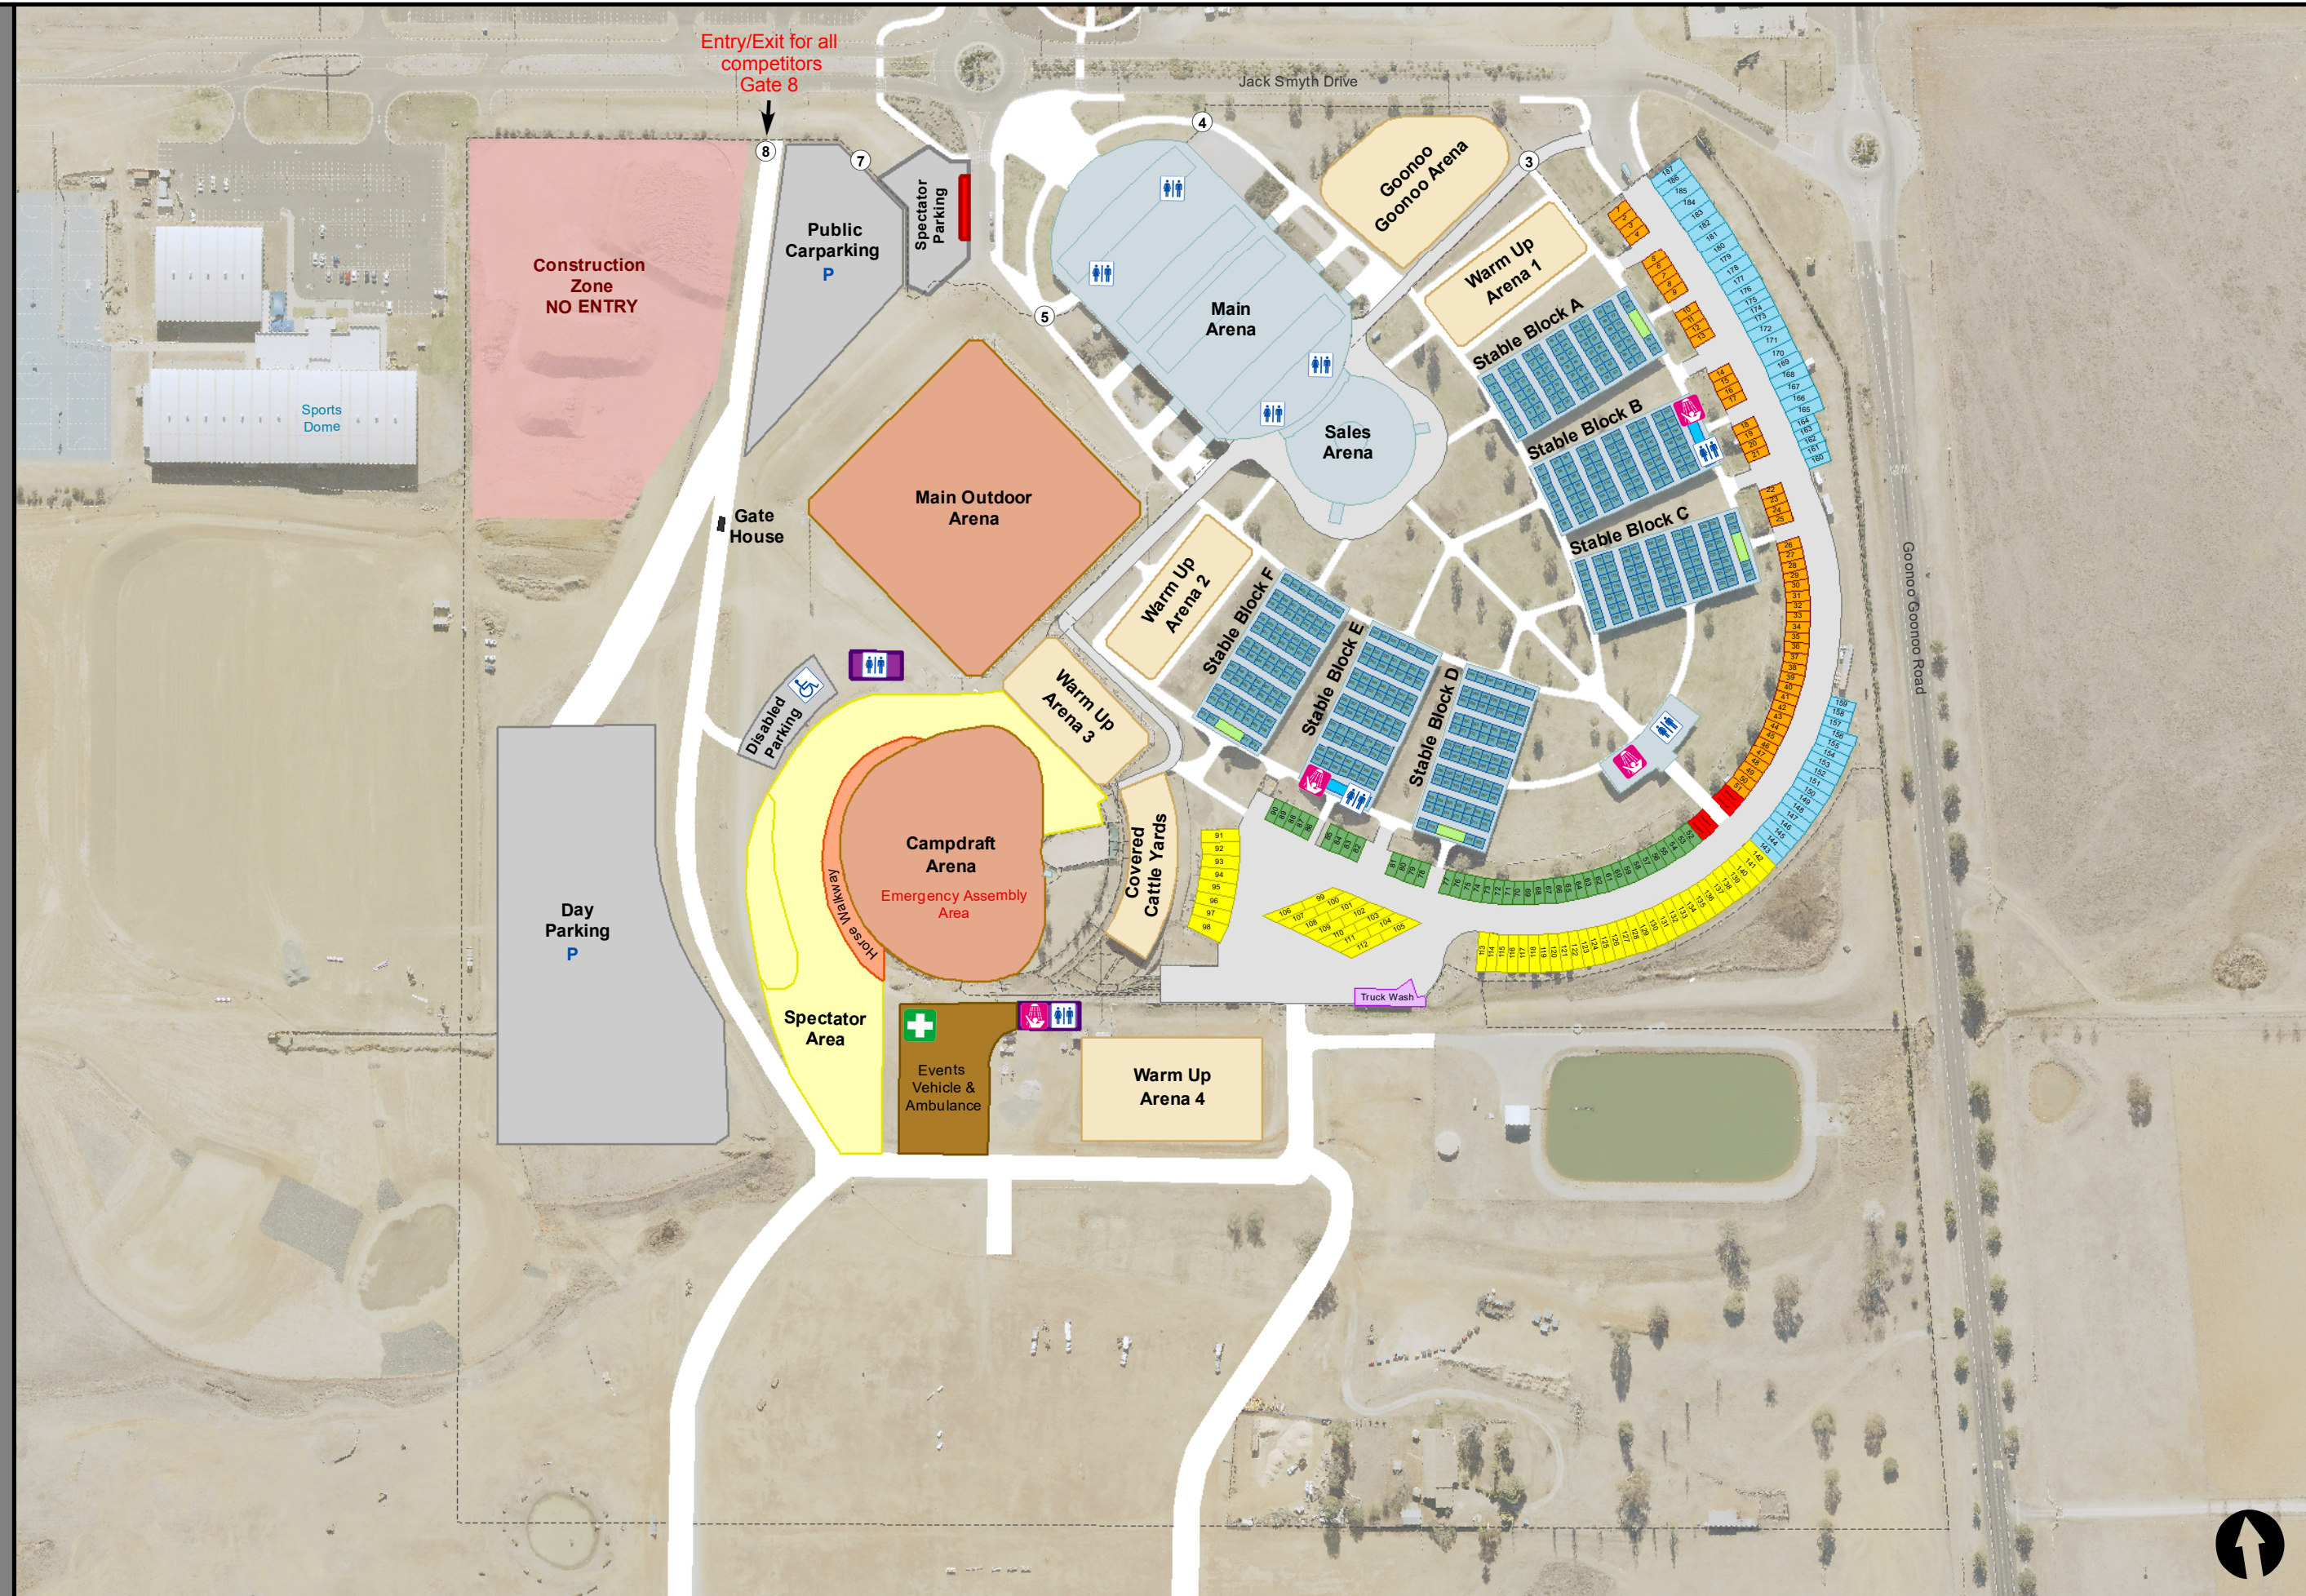

# AUSTRALIAN EQUINE & LIVESTOCK EVENTS CENTRE

Stadium Area	Stables	Warm-up Arenas	Spectator Area	Amenities	First Aid	Toilets & Showers	11m (G52 - G90)	15 - 20m (B143 - 187)
Amenities	Truck Wash	Gatehouse	Events Vehicle and Ambulance	Disabled Parking	Toilets	15 - 20m (Y91 - Y142)	Disabled Parking	
Wash Bay	Arenas	Horse Walkway	Day Parking	Gate Numbers	11m (R1 - R51)			